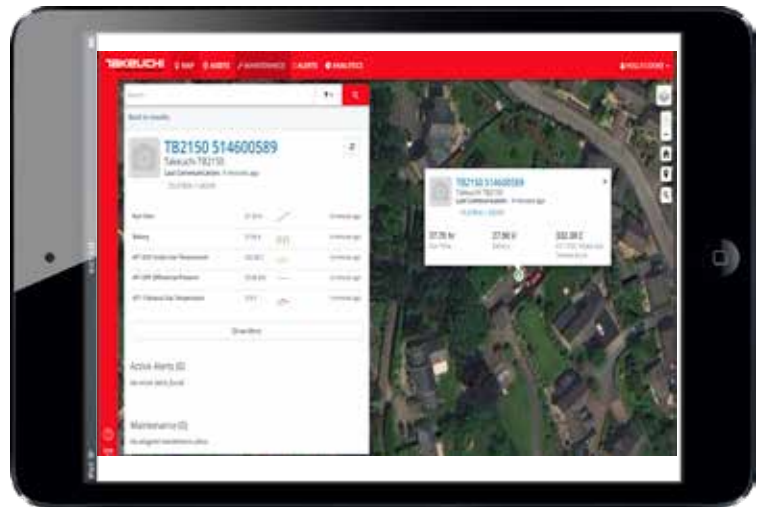

UTILISATION TRACKING

Make decisions based on actual equipment use.

SECURITY

GeoZones to ring fence machinery and send alerts to notify - 12sq feet to worldwide scale.

CONTROL COST

Know what the issue is and take the right tools and parts on the first trip.